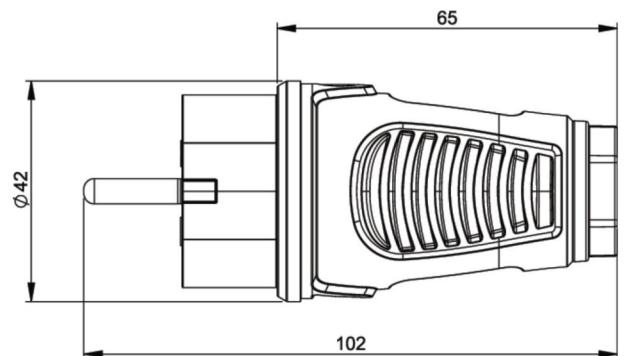

PCE data sheet

article#	0511-sb
article description	Taurus2 rubber plug nat IP54 (black/blue)
description long	Safety plug series Taurus2 - rubber color (housing/ring): black/blue material (housing/contact carrier): TPE/PA6 earthing system: Austrian/German 16A / 250V AC / 3p (2P+E), protection rating: IP54
GTIN (EAN)	9003399466465
country of origin	AT
customs number	85366990
net weight	0.068 kg
packaging quantity	30
minimum order quantity	200

ETIM 8.0	EC000242
Model	Protective contact (SCHUKO)
Material	Rubber
Material quality	Thermoplastic
For heavy conditions (in accordance with VDE)	True
Degree of protection (IP)	IP54
Angle of plug	Straight
Connection system	Screwed terminal
Colour	Black
Number of poles	3
Nominal voltage	250 V
Nominal current	16 A

K (cable Ø)	6-13 mm
wire flexible	0,75-2,5 mm ²
contact screws	80 Ncm
strain relief	110 Ncm
dismantling length	30 mm
stripping length	7 mm

<https://www.pcelectric.at/shop/en/?func=detail&artnr=0511-sb>