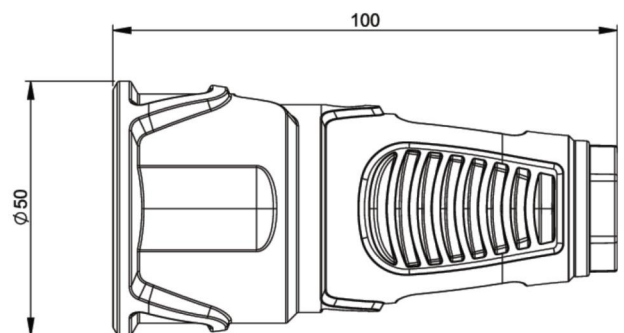

## PCE data sheet

article#	<b>2510-sb</b>
article description	<b>Taurus2 rubber safety connector nat IP20 (black/blue)</b>
description long	Safety connector series Taurus2 - rubber color (housing/ring): black/blue material (housing/contact carrier): TPE/PA6 earthing system: Austrian/German 16A / 250V AC / 3p (2P+E), protection rating: IP20
GTIN (EAN)	9003399467271
country of origin	AT
customs number	85366990
packaging quantity	20
minimum order quantity	200

ETIM 7.0	EC001327
Model	Protective contact (SCHUKO)
Material	Rubber
Material quality	Thermoplastic
For heavy conditions (in accordance with VDE)	True
Degree of protection (IP)	IP20
Angle of plug	Straight
Connection system	Screwed terminal
Colour	Black
Number of poles	3
Nominal voltage	250 V
Nominal current	16 A

K (cable Ø)	6-13 mm
wire flexible	1-2,5 mm <sup>2</sup>
contact screws	80 Ncm
strain relief	110 Ncm
dismantling length	30 mm
stripping length	7 mm

[www.manufacturer-safety.info](http://www.manufacturer-safety.info)