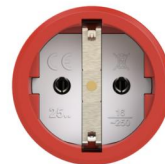

PCE data sheet

article#	2511-rs
article description	Taurus2 rubber safety connector cap nat IP54 (red/black)
description long	Safety connector series Taurus2 - rubber with cap color (housing/ring/cover): red/black/black material (housing/contact carrier): TPE/PA6 earthing system: Austrian/German 16A / 250V AC / 3p (2P+E), protection rating: IP54
GTIN (EAN)	9003399467301
country of origin	AT
customs number	85366990
packaging quantity	20
minimum order quantity	500

ETIM 7.0	EC001327
Model	Protective contact (SCHUKO)
Material	Rubber
Material quality	Thermoplastic
For heavy conditions (in accordance with VDE)	True
Degree of protection (IP)	IP54
Angle of plug	Straight
Connection system	Screwed terminal
Colour	Red
Number of poles	3
Nominal voltage	250 V
Nominal current	16 A

K (cable Ø)	6-13 mm
wire flexible	1-2,5 mm ²
contact screws	80 Ncm
strain relief	110 Ncm
dismantling length	30 mm
stripping length	7 mm

www.manufacturer-safety.info