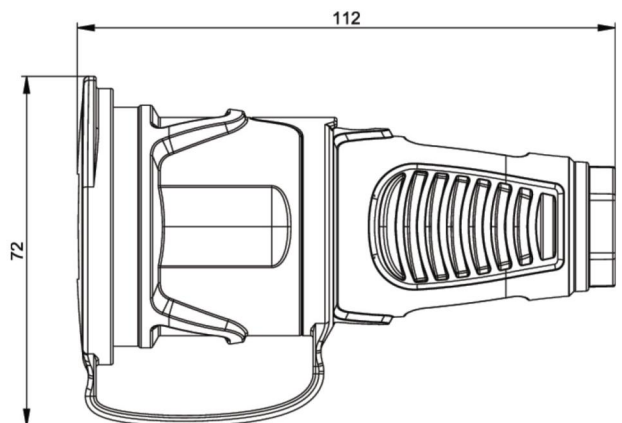

PCE data sheet

article#	2511-rs
article description	Taurus2 rubber safety connector cap nat IP54 (red/black)
description long	Safety connector series Taurus2 - rubber with cap color (housing/ring/cover): red/black/black material (housing/contact carrier): TPE/PA6 earthing system: Austrian/German 16A / 250V AC / 3p (2P+E), protection rating: IP54
GTIN (EAN)	9003399467301
country of origin	AT
customs number	85366990
packaging quantity	20
minimum order quantity	500

ETIM 7.0	EC001327
Model	Protective contact (SCHUKO)
Material	Rubber
Material quality	Thermoplastic
For heavy conditions (in accordance with VDE)	True
Degree of protection (IP)	IP54
Angle of plug	Straight
Connection system	Screwed terminal
Colour	Red
Number of poles	3
Nominal voltage	250 V
Nominal current	16 A

K (cable Ø)	6-13 mm
wire flexible	1-2,5 mm ²
contact screws	80 Ncm
strain relief	110 Ncm
dismantling length	30 mm
stripping length	7 mm

www.manufacturer-safety.info