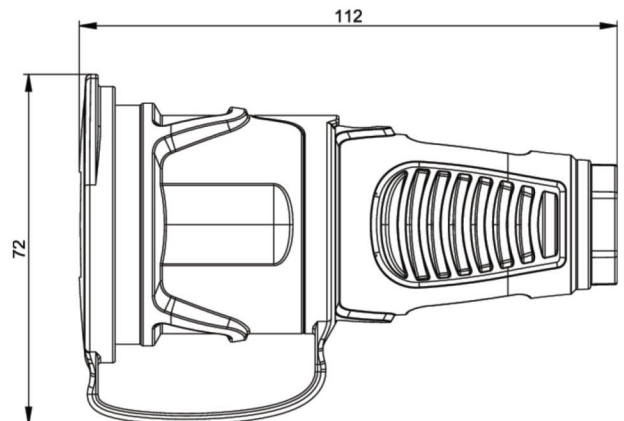

PCE data sheet

article#	2511-ss
article description	Taurus2 rubber safety connector cap nat IP54 (black)
description long	Safety connector series Taurus2 - rubber with cap color (housing/ring/cover): black/black/black material (housing/contact carrier): TPE/PA6 earthing system: Austrian/German 16A / 250V AC / 3p (2P+E), protection rating: IP54
GTIN (EAN)	9003399469084
country of origin	AT
customs number	85366990
packaging quantity	20
minimum order quantity	200

ETIM 7.0	EC001327
Model	Protective contact (SCHUKO)
Material	Rubber
Material quality	Thermoplastic
For heavy conditions (in accordance with VDE)	True
Degree of protection (IP)	IP54
Angle of plug	Straight
Connection system	Screwed terminal
Colour	Black
Number of poles	3
Nominal voltage	250 V
Nominal current	16 A

K (cable Ø)	6-13 mm
wire flexible	1-2,5 mm ²
contact screws	80 Ncm
strain relief	110 Ncm
dismantling length	30 mm
stripping length	7 mm

www.manufacturer-safety.info