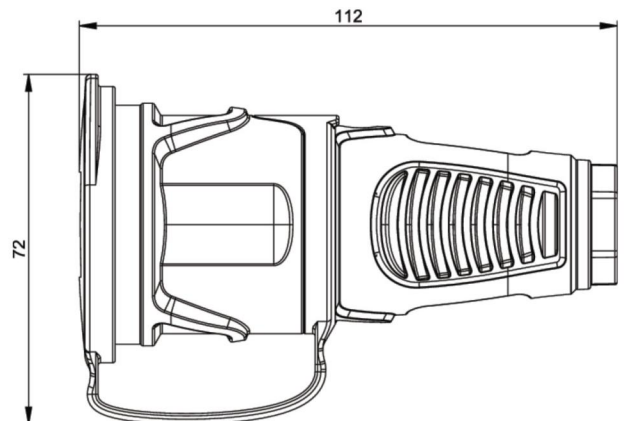

# PCE data sheet

article#	<b>2521-sr</b>
article description	<b>Taurus2 solid rubber safety connector cap nat IP54 (black/red)</b>
description long	Safety connector series Taurus2 - solid rubber with cap color (housing/ring/cover): black/red/red material (housing/contact carrier): TPE/TPE earthing system: Austrian/German 16A / 250V AC / 3p (2P+E), protection rating: IP54
GTIN (EAN)	9003399465277
country of origin	AT
customs number	85366990
packaging quantity	20
minimum order quantity	20

ETIM 7.0	EC001327
Model	Protective contact (SCHUKO)
Material	Full rubber
Material quality	Thermoplastic
For heavy conditions (in accordance with VDE)	True
Degree of protection (IP)	IP54
Angle of plug	Straight
Connection system	Screwed terminal
Colour	Black
Number of poles	3
Nominal voltage	250 V
Nominal current	16 A

K (cable Ø)	6-13 mm
wire flexible	1-2,5 mm <sup>2</sup>
contact screws	80 Ncm
strain relief	110 Ncm
dismantling length	30 mm
stripping length	7 mm

[www.manufacturer-safety.info](http://www.manufacturer-safety.info)